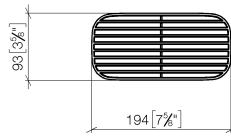

Grid element - Matte Black

82 481 970

- high-quality plastic grid elements
- plastic grid elements

NOTE: Grid elements must be ordered separately.

	Matte Black	82 481 970-33
	Creamy White	82 481 970-51
	Light Grey	82 481 970-52
	Taupe	82 481 970-53

Grid element - Matte Black

82 481 970

mm [inches]

Grid element - Matte Black

82 481 970